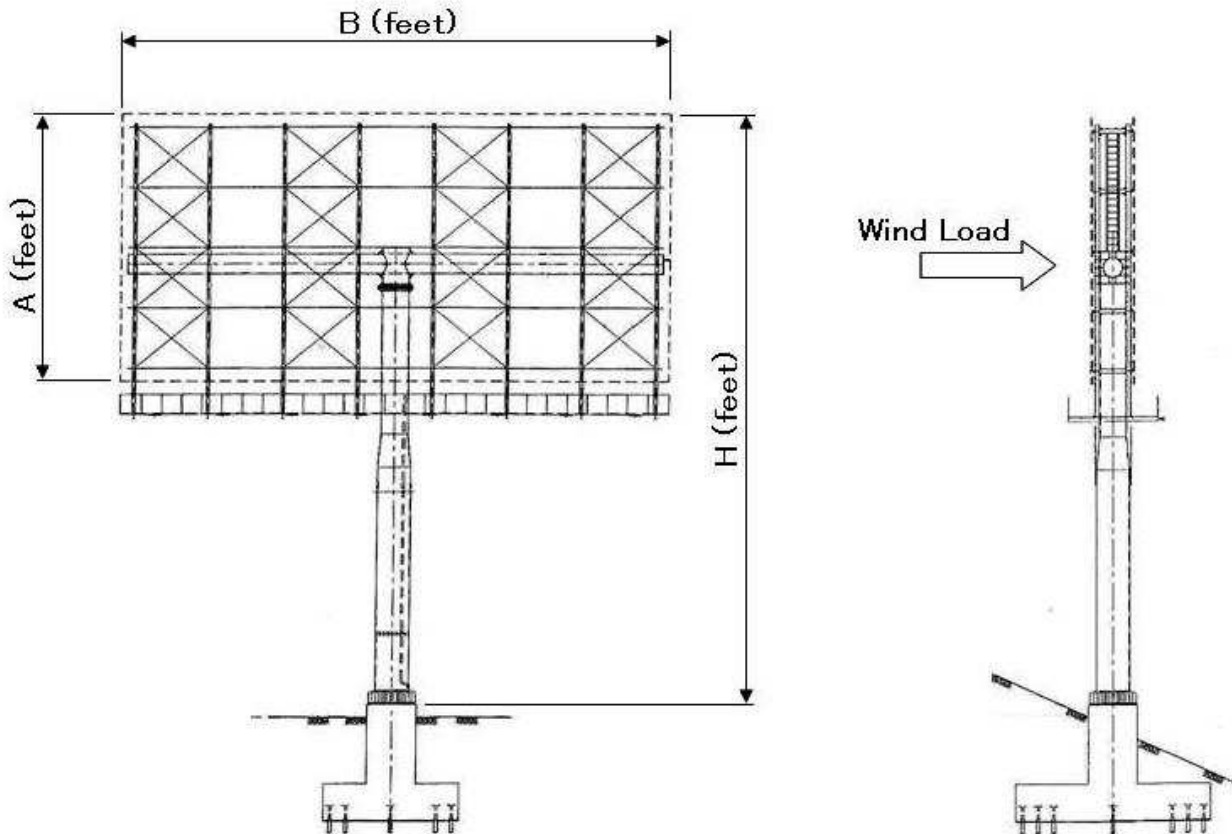

Wall Sign 55' x 100'

Double Face

Double Sided Vertical Uni Pole 60' x 40'

Double Sided Uni Pole 20' x 80'

Double Sided Twin Pole Vertical 60' x 40'

Dowble Sided Twin Pole Vertical 60' x 30'

Dowble Sided Tower 30' x 60'

Three Face

Uni Pole Three Face 30' x 60'

Twin Pole Three Face 30' x 60'

INQUIRY

Please inform us the BILLBOARD TYPE and some Values below.

1. Face Size: A (feet), B (feet)
2. Total Height: H (feet)
3. Wind Velocity: V (km/hour) or V (m/sec)